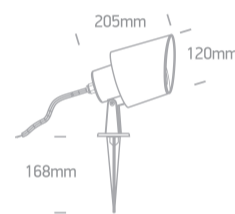

20 Garden & Underwater>Garden Spots ABS

67204G/B

Garden spot, MR16 GU10 10W IP65 , supplied with spike, for garden illumination.

Complies with standard EN60598-1 and any other specific standards.

Downloads

Dimensions

Physical Specification

Item Group	20 Garden & Underwater
Family	Garden Spots ABS
Order Code	67204G/B
Colour	Black
Material	ABS + PC
Surface Ceiling	Yes
Surface Wall	Yes
Surface Floor/Ground	Yes
Outdoor	Yes
Adjustable	1 Direction
IK Rating	6

Lamp Holder

GU10

Number of Lamps

1

Dimmable

No

Cable Length

200cm