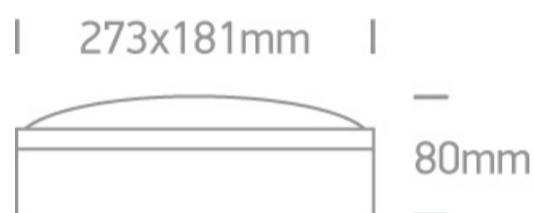

12 Wall & Ceiling>The E27 Outdoor Plafo Die cast

**67204B/B**

2X20W E27 Die Cast, Round E27 Outdoor Plafo

Complies with standard EN60598-1 and any other specific standards

Downloads

Dimensions

Physical Specification

Item Group	12 Wall & Ceiling
Family	The E27 Outdoor Plafo Die cast
Order Code	67204B/B
Colour	Black
Material	Die Cast
Shape	Rectangular
Length	273mm
Width	181mm
Height	80mm
Surface Ceiling	Yes
Surface Wall	Yes
Indoor	Yes