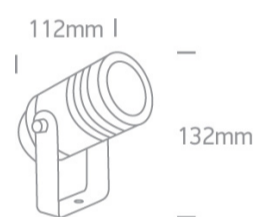

20 Garden & Underwater > GU10 Garden Spots

67198G/B

10W garden spot, MR16, GU10, IP65, supplied with spike, for garden illumination.

Complies with standard EN60598-1 and any other specific standards.

Downloads

Dimensions

Gallery

Physical Specification

Item Group	20 Garden & Underwater
Family	GU10 Garden Spots
Order Code	67198G/B
Colour	Black
Material	Aluminium
Shape	Circular
Height	112mm

Diameter	132mm
Surface Ceiling	Yes
Surface Wall	Yes
Surface Floor/Ground	Yes
Outdoor	Yes
Adjustable	1 Direction

Electrical Characteristics

Gear	No
Fitting + Driver	
Input Voltage	100-240V
50 Hz	Yes
60 Hz	Yes
Safety Class	
Power(Watts)	10W
IP Rating	IP65
Light Source	Replaceable lamp
Number of Lamps	1
Dimmable	No
Cable Length	150cm
F Mark	

Illumination Data

Illumination Diagram	
----------------------	---

Packing Info

Box Length	11cm
Box Width	9cm
Box Height	19cm

Box Weight	0.658kg
Pcs/Carton	12
Barcode	5291889060062
HS Code	9405409900

Certification & Warranty