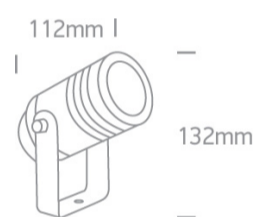

20 Garden & Underwater > GU10 Garden Spots

67198G/AN

10W garden spot, MR16, GU10, IP65, supplied with spike, for garden illumination.

Complies with standard EN60598-1 and any other specific standards.

Downloads

Dimensions

Gallery

Physical Specification

Item Group	20 Garden & Underwater
Family	GU10 Garden Spots
Order Code	67198G/AN
Colour	Anthracite
Material	Aluminium
Shape	Circular
Height	112mm

Diameter	132mm
Surface Ceiling	Yes
Surface Wall	Yes
Surface Floor/Ground	Yes
Outdoor	Yes
Adjustable	1 Direction

Electrical Characteristics

Gear	No
Fitting + Driver	
Input Voltage	100-240V
50 Hz	Yes
60 Hz	Yes
Safety Class	
Power(Watts)	10W
IP Rating	IP65
Light Source	Replaceable lamp
Number of Lamps	1
Dimmable	No
Cable Length	150cm
F Mark	

Illumination Data

Illumination Diagram	
----------------------	---

Packing Info

Box Length	11cm
Box Width	9cm
Box Height	19cm

Box Weight	0.658kg
Pcs/Carton	12
Barcode	5291889041399
HS Code	9405409900

Certification & Warranty