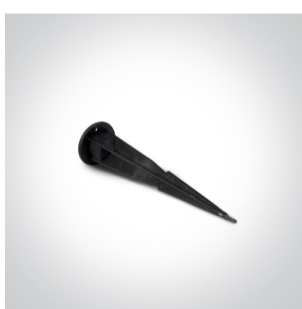

20 Garden & Underwater>The GU10 Garden Round Spots Die cast

67196BG/W

10W GU10 garden spot, IP65, supplied with spike, for garden illumination.

Complies with standard EN60598-1 and any other specific standards.

Downloads

Dimensions

Gallery

Physical Specification

Item Group

20 Garden & Underwater

Family

The GU10 Garden Round Spots Die cast

Order Code

67196BG/W

Colour

White

Material

Die Cast

Diffuser Material

Glass

Shape

Circular

Height	125mm
Diameter	75mm
Surface Ceiling	Yes
Surface Wall	Yes
Surface Floor/Ground	Yes
Outdoor	Yes
Adjustable	1 Direction

Electrical Characteristics

Gear	No
------	----

Fitting + Driver

Input Voltage	100-240V
50 Hz	Yes
60 Hz	Yes
Safety Class	
Power(Watts)	10W
IP Rating	IP65
Light Source	Replaceable lamp
Lamp Holder	GU10
Number of Lamps	1
Dimmable	N/A
Cable Length	150cm
F Mark	