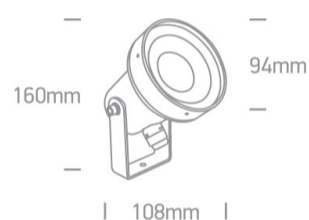

20 Garden & Underwater>The GU10 Garden Round Spots Die cast

67196BG/W

10W GU10 garden spot, IP65, supplied with spike, for garden illumination.

Complies with standard EN60598-1 and any other specific standards.

Downloads

Dimensions

Gallery

Physical Specification

Item Group

20 Garden & Underwater

Family

The GU10 Garden Round Spots Die cast

Shape

Circular

Height	125mm
Diameter	75mm
Surface Ceiling	Yes
Surface Wall	Yes
Surface Floor/Ground	Yes
Outdoor	Yes
Adjustable	1 Direction

Electrical Characteristics

Gear	No
------	----

Fitting + Driver

Input Voltage	100-240V
50 Hz	Yes
60 Hz	Yes
Safety Class	
Power(Watts)	10W
IP Rating	IP65
Light Source	Replaceable lamp
Lamp Holder	GU10
Number of Lamps	1
Dimmable	N/A
Cable Length	150cm
F Mark	

Illumination Data

Illumination Diagram	
----------------------	---

Packing Info

Box Length	14,5cm
------------	--------

Box Width	11cm
Box Height	25cm
Box Weight	0,8Kg
Pcs/Carton	6
Barcode	5291889040811
HS Code	9405409900