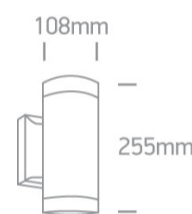

12 Wall & Ceiling>The PAR30 Outdoor Wall Lights Die cast

67132/W

E27 PAR30, 2X75W, wall outdoor cylinder, IP54.

Complies with standard EN60598-1 and any other specific standards.

Downloads

Dimensions

Physical Specification

Item Group	12 Wall & Ceiling
Family	The PAR30 Outdoor Wall Lights Die cast
Order Code	67132/W
Colour	White
Material	Die Cast
Shape	Circular
Height	255mm
Diameter	108mm
Surface Wall	Yes
Indoor	Yes
Outdoor	Yes
Adjustable	No

Illumination Data

Illumination Diagram

Packing Info

Box Length

18cm

Box Width

11cm

Box Height