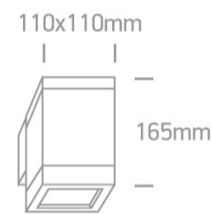

12 Wall & Ceiling > PAR30 Outdoor Wall Cubes Die cast

67132F/G

75W PAR30 E27 Die Cast, PAR30 Outdoor Cubes.

Complies with standard EN60598-1 and any other specific standards

Downloads

Dimensions

Physical Specification

| | |
|--------------|-----------------------------------|
| Item Group | 12 Wall & Ceiling |
| Family | PAR30 Outdoor Wall Cubes Die cast |
| Order Code | 67132F/G |
| Colour | Grey |
| Material | Die Cast |
| Shape | Rectangular |
| Length | 110mm |
| Width | 110mm |
| Height | 165mm |
| Surface Wall | Yes |
| Indoor | Yes |
| Outdoor | Yes |