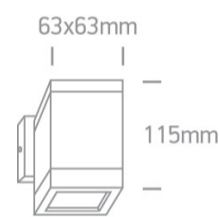

12 Wall & Ceiling>The GU10 Outdoor Cubes Die cast

67130F/W

10W MR16 GU10 Die Cast, GU10 Outdoor Cubes.

Complies with standard EN60598-1 and any other specific standards

Downloads

Dimensions

Physical Specification

Item Group	12 Wall & Ceiling
Family	The GU10 Outdoor Cubes Die cast
Order Code	67130F/W
Colour	White
Material	Die Cast
Shape	Rectangular
Length	63mm
Width	63mm
Height	115mm
Surface Wall	Yes
Indoor	Yes
Outdoor	Yes