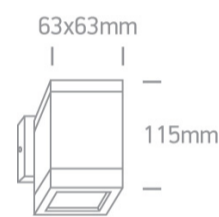

12 Wall & Ceiling>The GU10 Outdoor Cubes Die cast

**67130F/BR**

10W MR16 GU10 Die Cast, GU10 Outdoor Cubes.

Complies with standard EN60598-1 and any other specific standards

Downloads

Dimensions

Physical Specification

Item Group	12 Wall & Ceiling
Family	The GU10 Outdoor Cubes Die cast
Order Code	67130F/BR
Colour	Rust Brown
Material	Die Cast
Shape	Rectangular
Length	63mm
Width	63mm
Height	115mm
Surface Wall	Yes
Indoor	Yes
Outdoor	Yes