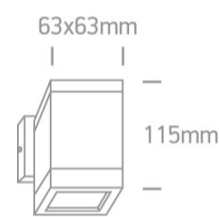

12 Wall & Ceiling>GU10 Outdoor Cubes Die cast

67130F/B

10W MR16 GU10 Die Cast, GU10 Outdoor Cubes.

Complies with standard EN60598-1 and any other specific standards

Downloads

Dimensions

Physical Specification

Item Group	12 Wall & Ceiling
Family	GU10 Outdoor Cubes Die cast
Order Code	67130F/B
Colour	Black
Material	Die Cast
Shape	Rectangular
Length	63mm
Width	63mm
Height	115mm
Surface Wall	Yes
Indoor	Yes
Outdoor	Yes