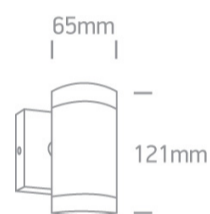

12 Wall & Ceiling>The GU10 Outdoor Wall Cylinders Die cast

**67130E/BR**

35W MR16 GU10 Die Cast, GU10 Outdoor Cylinders.

Complies with standard EN60598-1 and any other specific standards

Downloads

Dimensions

Physical Specification

Item Group	12 Wall & Ceiling
Family	The GU10 Outdoor Wall Cylinders Die cast
Order Code	67130E/BR
Colour	Rust Brown
Material	Die Cast
Shape	Circular
Height	121mm
Diameter	65mm
Surface Wall	Yes
Indoor	Yes
Outdoor	Yes
Adjustable	No