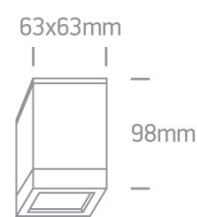

12 Wall & Ceiling>The GU10 Outdoor Cube Lights

67130D/W

35W MR16 GU10 Die Cast, GU10 Outdoor Cubes.

Complies with standard EN60598-1 and any other specific standards

Downloads

Dimensions

Physical Specification

Item Group	12 Wall & Ceiling
Family	The GU10 Outdoor Cube Lights
Order Code	67130D/W
Colour	White
Material	Die Cast
Shape	Circular
Surface Ceiling	Yes
Indoor	Yes
Outdoor	Yes
Adjustable	No

Electrical Characteristics