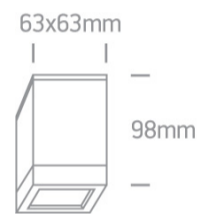

## 67130D/G

35W MR16 GU10 Die Cast, GU10 Outdoor Cubes.

Complies with standard EN60598-1 and any other specific standards

### Dimensions

### Physical Specification

Item Group	12 Wall & Ceiling
Family	The GU10 Outdoor Cube Lights
Order Code	67130D/G
Colour	Grey
Material	Die Cast
Shape	Circular
Surface Ceiling	Yes
Indoor	Yes
Outdoor	Yes
Adjustable	No