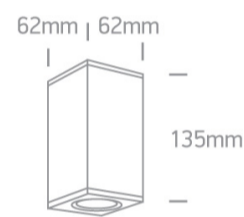

12 Wall & Ceiling>The GU10 Outdoor Cube Lights

**67130DD/AN**

35W, GU10 MR16 Dark Light ceiling outdoor cube, IP54.

Complies with standard EN60598-1 and any other specific standards.

Downloads

Dimensions

Physical Specification

Item Group	12 Wall & Ceiling
Family	The GU10 Outdoor Cube Lights
Order Code	67130DD/AN
Colour	Anthracite
Material	Aluminium
Diffuser Material	Glass
Shape	Rectangular
Length	62mm
Width	62mm
Height	135mm
Surface Ceiling	Yes
Indoor	Yes

#### Packing Info

Box Length	7cm
------------	-----

Box Width	7cm
-----------	-----

Box Height	15cm
------------	------

Box Weight	0.433kg
------------	---------

Pcs/Carton	18
------------	----

Barcode	5291889059783
---------	---------------