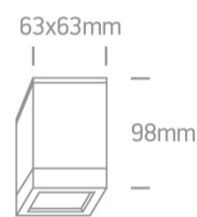

12 Wall & Ceiling>The GU10 Outdoor Cube Lights

67130D/B

35W MR16 GU10 Die Cast, GU10 Outdoor Cubes.

Complies with standard EN60598-1 and any other specific standards

Downloads

Dimensions

Physical Specification

Item Group	12 Wall & Ceiling
Family	The GU10 Outdoor Cube Lights
Order Code	67130D/B
Colour	Black
Material	Die Cast
Shape	Circular
Surface Ceiling	Yes
Indoor	Yes
Outdoor	Yes
Adjustable	No

Electrical Characteristics