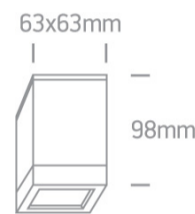

12 Wall & Ceiling>The GU10 Outdoor Cube Lights

67130D/AN

35W MR16 GU10 Die Cast, GU10 Outdoor Cubes.

Complies with standard EN60598-1 and any other specific standards

Downloads

Dimensions

Physical Specification

Item Group	12 Wall & Ceiling
Family	The GU10 Outdoor Cube Lights
Order Code	67130D/AN
Colour	Anthracite
Material	Die Cast
Shape	Circular
Surface Ceiling	Yes
Indoor	Yes
Outdoor	Yes
Adjustable	No

Electrical Characteristics