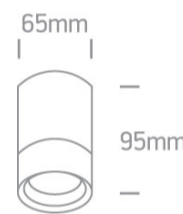

12 Wall & Ceiling>GU10 Outdoor Cylinders Die cast

67130C/W

35W MR16 GU10 Die Cast, GU10 Outdoor Cylinders.

Complies with standard EN60598-1 and any other specific standards

Downloads

Dimensions

Physical Specification

Item Group	12 Wall & Ceiling
Family	GU10 Outdoor Cylinders Die cast
Order Code	67130C/W
Colour	White
Material	Die Cast
Shape	Circular
Height	65
Diameter	95
Surface Ceiling	Yes
Indoor	Yes
Outdoor	Yes
Adjustable	No