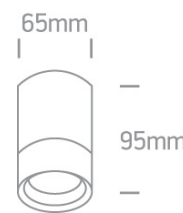

## 67130C/B

35W MR16 GU10 Die Cast, GU10 Outdoor Cylinders.

Complies with standard EN60598-1 and any other specific standards

### Dimensions

### Physical Specification

Item Group	12 Wall & Ceiling
Family	GU10 Outdoor Cylinders Die cast
Order Code	67130C/B
Colour	Black
Material	Die Cast
Shape	Circular
Height	65
Diameter	95
Surface Ceiling	Yes
Indoor	Yes
Outdoor	Yes
Adjustable	No