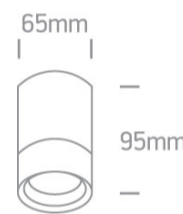

12 Wall & Ceiling>GU10 Outdoor Cylinders Die cast

67130C/AN

35W MR16 GU10 Die Cast, GU10 Outdoor Cylinders.

Complies with standard EN60598-1 and any other specific standards

Downloads

Dimensions

Physical Specification

Item Group	12 Wall & Ceiling
Family	GU10 Outdoor Cylinders Die cast
Order Code	67130C/AN
Colour	Anthracite
Material	Die Cast
Shape	Circular
Height	65
Diameter	95
Surface Ceiling	Yes
Indoor	Yes
Outdoor	Yes
Adjustable	No