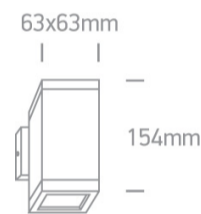

12 Wall & Ceiling>The GU10 Outdoor Cubes Die cast

67130A/W

GU10, 2X35W, wall outdoor cube, IP54.

Complies with standard EN60598-1 and any other specific standards.

Downloads

Dimensions

Physical Specification

Item Group	12 Wall & Ceiling
Family	The GU10 Outdoor Cubes Die cast
Order Code	67130A/W
Colour	White
Material	Die Cast
Shape	Rectangular
Length	63mm
Width	63mm
Height	154mm
Surface Wall	Yes
Indoor	Yes
Outdoor	Yes

N/A

F Mark

Illumination Data

Illumination Diagram

Packing Info

Box Length

9,5cm

Box Width