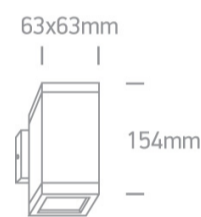

12 Wall & Ceiling>The GU10 Outdoor Cubes Die cast

**67130A/B**

GU10, 2X35W, wall outdoor cube, IP54.

Complies with standard EN60598-1 and any other specific standards.

Downloads

Dimensions

Physical Specification

Item Group	12 Wall & Ceiling
Family	The GU10 Outdoor Cubes Die cast
Order Code	67130A/B
Colour	Black
Material	Die Cast
Shape	Rectangular
Length	63mm
Width	63mm
Height	154mm
Surface Wall	Yes
Indoor	Yes
Outdoor	Yes

## Packing Info

Box Length

9,5cm

Box Width

9cm

Box Height

16cm

Box Weight