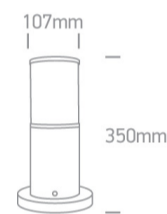

20 Garden & Underwater>The E27 Tube Lights Die cast

67100/G

20W, E27 Tubes Lights IP54.

Complies with standard EN60598-1 and any other specific standards.

## Dimensions

## Physical Specification

Item Group	20 Garden & Underwater
Family	The E27 Tube Lights Die cast
Order Code	67100/G
Colour	Grey
Material	Die Cast
Shape	Circular
Height	350mm
Diameter	107mm
Inground	Yes
Outdoor	Yes
Adjustable	No