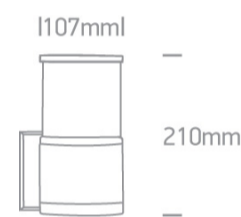

20 Garden & Underwater>The E27 Tube Lights Die cast

67094/G

20W, E27 Garden Tube Lights IP54.

Complies with standard EN60598-1 and any other specific standards.

Downloads

Dimensions

Physical Specification

Item Group	20 Garden & Underwater
Family	The E27 Tube Lights Die cast
Order Code	67094/G
Colour	Grey
Material	Die Cast
Shape	Rectangular
Length	107mm
Width	210mm
Surface Wall	Yes
Outdoor	Yes
Adjustable	No