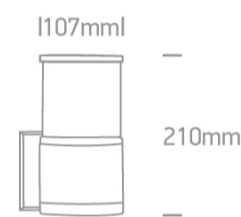

20 Garden & Underwater>The E27 Tube Lights Die cast

67094/BR

20W, E27 Garden Tube Lights IP54.

Complies with standard EN60598-1 and any other specific standards.

Downloads

Dimensions

Physical Specification

Item Group	20 Garden & Underwater
Family	The E27 Tube Lights Die cast
Order Code	67094/BR
Colour	Rust Brown
Material	Die Cast
Shape	Rectangular
Length	107mm
Width	210mm
Surface Wall	Yes
Outdoor	Yes
Adjustable	No