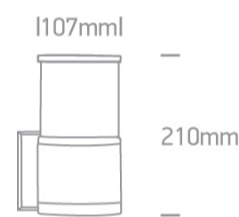

20 Garden & Underwater>The E27 Tube Lights Die cast

67094/B

20W, E27 Garden Tube Lights IP54.

Complies with standard EN60598-1 and any other specific standards.

Downloads

Dimensions

Physical Specification

Item Group	20 Garden & Underwater
Family	The E27 Tube Lights Die cast
Order Code	67094/B
Colour	Black
Material	Die Cast
Shape	Rectangular
Length	107mm
Width	210mm
Surface Wall	Yes
Outdoor	Yes
Adjustable	No