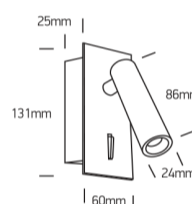

Complies with standard EN60598-1 and any other specific standards.

Downloads

Dimensions

Gallery

Physical Specification

Item Group

17 Hotel & Bedroom

Family

Reading Spots Aluminium

Order Code

65746R/B/W

Colour

Black

Material

Aluminium

Shape

Rectangular

Length

60mm

Width	25mm
Height	131mm
Cutout Hole Width	115mm
Cutout Hole Length	50mm
Recessed wall	Yes
Depth Required	50mm
Indoor	Yes
Adjustable	2 Directions

Electrical Characteristics

Gear	Built In
Fitting + Driver	
Input Voltage	100-240V
50 Hz	Yes
60 Hz	Yes
Safety Class	
Power(Watts)	3W
IP Rating	IP20
Light Source	LED built in
Dimmable	No
F Mark	

Illumination Data

Colour Temperature	3000K
Lumen Output	150lm
Light Efficiency	50lm/W
CRI	80
Beam Angle	36°
Illumination Diagram	

Packing Info

Box Weight	0.365kg
Pcs/Carton	24
Barcode	5291889062622
HS Code	9405413990