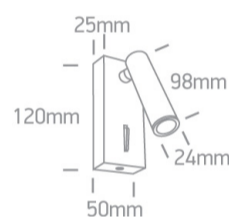

14 Wall & Ceiling LED>Reading Spots Aluminium

65746/C/W

3W COB LED bedside adjustable fitting , ideal for room hotel installation, IP20.

Complete with driver.

Complies with standard EN60598-1 and any other specific standards.

Downloads

Dimensions

Physical Specification

Item Group	14 Wall & Ceiling LED
Family	Reading Spots Aluminium
Order Code	65746/C/W
Colour	Chrome
Material	Aluminium
Shape	Rectangular
Length	50mm
Width	25mm
Height	120mm
Surface Wall	Yes
Indoor	Yes
Adjustable	2 Directions