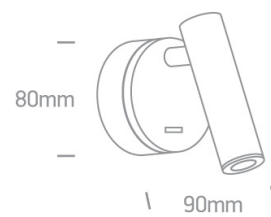

17 Hotel & Bedroom>Reading Spots Aluminium

65738/B/W

3W LED bedside adjustable fitting ideal for room hotel installation, IP20.

Complete with driver.

Complies with standard EN60598-1 and any other specific standards.

Downloads

Dimensions

Gallery

Physical Specification

Item Group	17 Hotel & Bedroom
Family	Reading Spots Aluminium
Order Code	65738/B/W
Colour	Black
Material	Aluminium
Shape	Circular
Height	90mm

Diameter	80mm
Surface Wall	Yes
Indoor	Yes
Adjustable	2 Directions

Electrical Characteristics

Gear	Built In
Fitting + Driver	
Input Voltage	220-240V
50 Hz	Yes
60 Hz	Yes
Safety Class	
Power(Watts)	3W
IP Rating	IP20
Light Source	LED built in
Dimmable	No
F Mark	

Fitting	
Input Type	Constant Current
Input Current	700mA
Voltage	4V
Safety Class	
Power(Watts)	2,8W
IP Rating	IP20
Light Source	LED built in
LED Brand	Osram

Colour Temperature	3000K
Lumen Output	160lm
Light Efficiency	53,33lm/W
CRI	90
Beam Angle	36°
Illumination Diagram	

Packing Info

Box Length	11,5cm
Box Width	10,5cm
Box Height	13cm
Box Weight	0.433kg
Pcs/Carton	24
Barcode	5291889068990
HS Code	9405413990