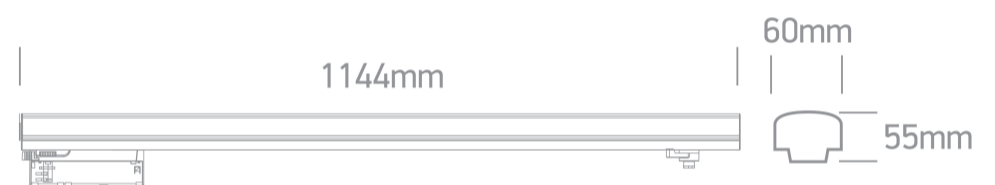

## 65664BT/B/V

LED Linear track light with adjustable CCT. Ideal for shops and showrooms.

Complete with 1000mA driver.

Complies with standard EN60598-1 and any other specific standards.

### Dimensions

### Physical Specification

Item Group	09 Track Lights
Family	Linear Track Lights CCT V
Order Code	65664BT/B/V
Colour	Black
Material	Aluminium
Shape	Rectangular
Length	1144mm
Width	60mm
Height	55mm
Track mounted	Yes
Indoor	Yes
IK Rating	6