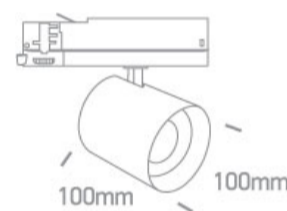

09 Track Lights>The COB Shop Range

65660BT/W/W

20W/25W/30W/35W Adjustable power COB LED track spot, ideal for shops and showrooms.

Complete with driver.

Complies with standard EN60598-1 and any other specific standards.

Downloads

Dimensions

Accessories

050300B/BS

050300B/W

050300BH/B

0750B/15

0750B/24

Related items

40001A/W

40002A/W

40003A/W

Physical Specification

Item Group

09 Track Lights

Family	The COB Shop Range
Order Code	65660BT/W/W
Colour	White
Material	Aluminium
Shape	Circular
Height	100mm
Diameter	100mm
Track mounted	Yes
Indoor	Yes
Adjustable	2 Directions

Illumination Data

Colour Temperature	3000K
Lumen Output	2400lm/3000lm/3600lm/4200lm
Light Efficiency	120lm/W
CRI	90
Beam Angle	38°
Illumination Diagram	

Packing Info

Box Weight

1.030kg

Pcs/Carton

10

Barcode