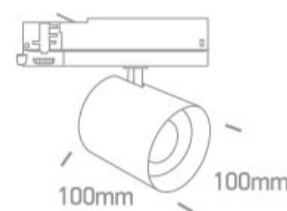

09 Track Lights > The COB Shop Range

65660BT/W/C

20W/25W/30W/35W Adjustable power COB LED track spot, ideal for shops and showrooms.

Complete with driver.

Complies with standard EN60598-1 and any other specific standards.

Downloads

Dimensions

Accessories

050300B/BS

050300B/W

050300BH/B

0750B/15

0750B/24

Related items

40001A/W

40002A/W

40003A/W

Physical Specification

Item Group

09 Track Lights

Family	The COB Shop Range
Order Code	65660BT/W/C
Colour	White
Material	Aluminium
Shape	Circular
Height	100mm
Diameter	100mm
Track mounted	Yes
Indoor	Yes
Adjustable	2 Directions

Illumination Data

Colour Temperature	4000K
Lumen Output	2400lm/3000lm/3600lm/4200lm
Light Efficiency	120lm/W
CRI	90
Beam Angle	38°
Illumination Diagram	

Packing Info

Box Weight

1.030kg

Pcs/Carton

10

Barcode