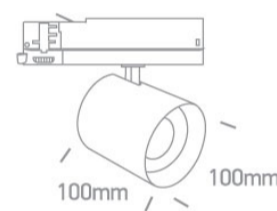

09 Track Lights>The COB Shop Range Dimmable

65660BTL/W/C

35W DALI Dimmable COB LED track spot for standard 3 phase track. Ideal for shops and showrooms.

Complete with DALI driver.

Complies with standard EN60598-1 and any other specific standards.

Downloads

Dimensions

Accessories

050300B/BS

050300B/W

050300BH/B

0750B/15

0750B/24

Related items

40001A/W

40002A/W

40003A/W

Physical Specification

Item Group

09 Track Lights

Family	The COB Shop Range Dimmable
Order Code	65660BTL/W/C
Colour	White
Material	Aluminium
Shape	Circular
Height	100mm
Diameter	100mm
Track mounted	Yes
Indoor	Yes
Adjustable	2 Directions

Illumination Data

Colour Temperature	4000K
Lumen Output	4200lm
Light Efficiency	120lm/W
CRI	90
Beam Angle	38°
Illumination Diagram	

Packing Info

Box Weight	1.030kg
------------	---------

Pcs/Carton

10

Barcode