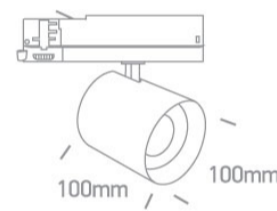

09 Track Lights>The COB Shop Range Dimmable

65660BTL/B/W

35W DALI Dimmable COB LED track spot for standard 3 phase track. Ideal for shops and showrooms.

Complete with DALI driver.

Complies with standard EN60598-1 and any other specific standards.

Downloads

Dimensions

Accessories

050300B/BS

050300B/W

050300BH/B

0750B/15

0750B/24

Related items

40001A/B

40002A/B

40003A/B

Physical Specification

Item Group

09 Track Lights

Family	The COB Shop Range Dimmable
Order Code	65660BTL/B/W
Colour	Black
Material	Aluminium
Shape	Circular
Height	100mm
Diameter	100mm
Track mounted	Yes
Indoor	Yes
Adjustable	2 Directions

Illumination Data

Colour Temperature	3000K
Lumen Output	4200lm
Light Efficiency	120lm/W
CRI	90
Beam Angle	38°
Illumination Diagram	

Packing Info

Box Weight	1.040kg
------------	---------

Pcs/Carton

10

Barcode