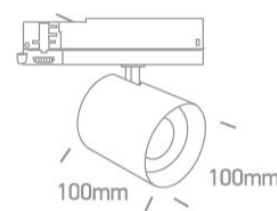

09 Track Lights>The COB Shop Range Dimmable

65660BTL/B/C

35W DALI Dimmable COB LED track spot for standard 3 phase track. Ideal for shops and showrooms.

Complete with DALI driver.

Complies with standard EN60598-1 and any other specific standards.

Downloads

Dimensions

Accessories

050300B/BS

050300B/W

050300BH/B

0750B/15

0750B/24

Related items

40001A/B

40002A/B

40003A/B

Physical Specification

Item Group

09 Track Lights

Family	The COB Shop Range Dimmable
Order Code	65660BTL/B/C
Colour	Black
Material	Aluminium
Shape	Circular
Height	100mm
Diameter	100mm
Track mounted	Yes
Indoor	Yes
Adjustable	2 Directions

Illumination Data

Colour Temperature	4000K
Lumen Output	4200lm
Light Efficiency	120lm/W
CRI	90
Beam Angle	38°
Illumination Diagram	

Packing Info

Box Weight	1.030kg
------------	---------

Pcs/Carton

10

Barcode