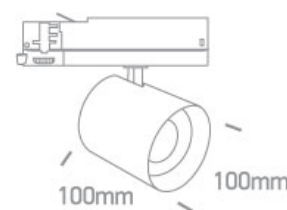

09 Track Lights>The COB Shop Range

65660BT/B/W

20W/25W/30W/35W Adjustable power COB LED track spot, ideal for shops and showrooms.

Complete with driver.

Complies with standard EN60598-1 and any other specific standards.

Downloads

Dimensions

Accessories

050300B/BS

050300B/W

050300BH/B

0750B/15

0750B/24

Related items

40001A/W

40002A/W

40003A/W

Physical Specification

Item Group

09 Track Lights

Family	The COB Shop Range
Order Code	65660BT/B/W
Colour	Black
Material	Aluminium
Shape	Circular
Height	100mm
Diameter	100mm
Track mounted	Yes
Indoor	Yes
Adjustable	2 Directions

Illumination Data

Colour Temperature	3000K
Lumen Output	2400lm/3000lm/3600lm/4200lm
Light Efficiency	120lm/W
CRI	90
Beam Angle	38°
Illumination Diagram	

Packing Info

Box Weight

1.030kg

Pcs/Carton

10

Barcode