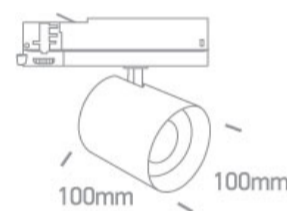

09 Track Lights>The COB Shop Range

65660BT/B/C

20W/25W/30W/35W Adjustable power COB LED track spot, ideal for shops and showrooms.

Complete with driver.

Complies with standard EN60598-1 and any other specific standards.

Downloads

Dimensions

Accessories

050300B/BS

050300B/W

050300BH/B

0750B/15

0750B/24

Related items

40001A/W

40002A/W

40003A/W

Physical Specification

Item Group

09 Track Lights

Family	The COB Shop Range
Order Code	65660BT/B/C
Colour	Black
Material	Aluminium
Shape	Circular
Height	100mm
Diameter	100mm
Track mounted	Yes
Indoor	Yes
Adjustable	2 Directions

Illumination Data

Colour Temperature	4000K
Lumen Output	2400lm/3000lm/3600lm/4200lm
Light Efficiency	120lm/W
CRI	90
Beam Angle	38°
Illumination Diagram	

Packing Info

Box Weight

1.030kg

Pcs/Carton

10

Barcode