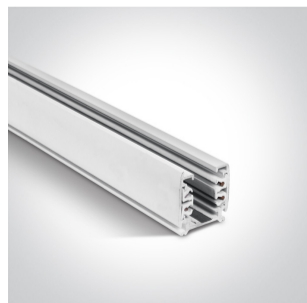

09 Track Lights>The COB Shop Range

65660BT/B/C

20W/25W/30W/35W Adjustable power COB LED track spot, ideal for shops and showrooms.

Complete with driver.

Complies with standard EN60598-1 and any other specific standards.

Downloads

Dimensions

Accessories

050300B/BS

050300B/W

050300BH/B

0750B/15

0750B/24

Related items

40001A/W

40002A/W

40003A/W

Physical Specification

Item Group

09 Track Lights

Family	The COB Shop Range
Order Code	65660BT/B/C
Colour	Black
Material	Aluminium
Shape	Circular
Height	100mm
Diameter	100mm
Track mounted	Yes
Indoor	Yes
Adjustable	2 Directions