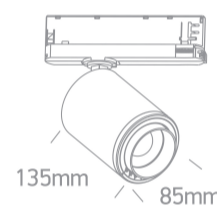

09 Track Lights>The COB Zoomable Cylinders

65650CT/W/W

30W adjustable beam 20°-60° track spot with COB LED, ideal for shops and showrooms.

Supplied with electronic high frequency control driver as standard.

Complies with standard EN60598-1 and any other specific standards.

Downloads

Dimensions

Related items

40001A/W

40002A/W

40003A/W

Physical Specification

Item Group	09 Track Lights
Family	The COB Zoomable Cylinders
Order Code	65650CT/W/W
Colour	White
Material	Die Cast
Diffuser Material	Plastic
Shape	Circular

Height	135mm
Diameter	80mm
Track mounted	Yes
Indoor	Yes
Adjustable	2 Directions

Illumination Data

Colour Temperature	3000K
Lumen Output	3000lm
Light Efficiency	100lm/W
CRI	90
Beam Angle	20°-60°
Illumination Diagram	

Packing Info

Box Weight	0.880kg
Pcs/Carton	15
Barcode	5291889078326
HS Code	9405413990