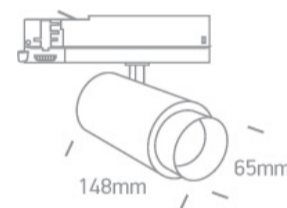

09 Track Lights>The Zoomable Range

65650AT/B/W

15W adjustable beam angle COB LED track spot, ideal for shops and showrooms.

Complete with 350mA driver.

Complies with standard EN60598-1 and any other specific standards.

Downloads

Dimensions

Related items

40002A/B

40003A/B

Physical Specification

Item Group	09 Track Lights
Family	The Zoomable Range
Order Code	65650AT/B/W
Colour	Black
Material	Aluminium
Shape	Circular
Height	148mm

Diameter	55mm
Track mounted	Yes
Indoor	Yes
Adjustable	2 Directions

Electrical Characteristics

Gear	Built In
Fitting + Driver	
Input Voltage	220-240V
50 Hz	Yes
60 Hz	Yes
Safety Class	
Power(Watts)	15W
IP Rating	IP20
Light Source	LED built in
Dimmable	No

Fitting	
Input Type	Constant Current
Input Current	350mA
Voltage	41V
Power(Watts)	14,4W
IP Rating	IP20
Light Source	LED built in
LED Type	COB
LED Brand	Citizen
LED Number	1

Gear	
Gear Type	Led Driver

Input Voltage	220-240V
50 Hz	Yes
60 Hz	Yes
Power(Watts)	8,75-14,7W
Power Factor	0,9
Constant Current	Yes
350mA	25-42V
IP Rating	IP20
Safety Class	
Dimmable	No
Housing Material	Plastic
Output Terminal	Connector
Brand	Powergear