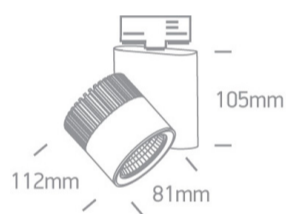

Dimensions