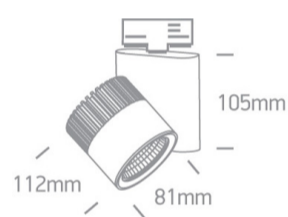

Dimensions