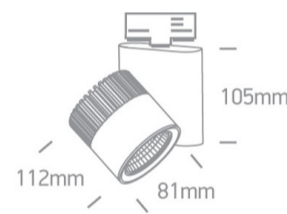

09 Track Lights>The COB Dark Light Range

65620AT/B/W

20W COB LED track spot with, ideal for shops and showrooms.

Supplied with electronic high frequency control driver as standard.

Complies with standard EN60598-1 and any other specific standards.

Downloads

Dimensions

Gallery

Related items

40002A/B

40003A/B

Physical Specification

Item Group

09 Track Lights

Family

The COB Dark Light Range

Order Code	65620AT/B/W
Colour	Black
Material	Aluminium
Shape	Circular
Height	112mm
Diameter	81mm
Track mounted	Yes
Indoor	Yes
Adjustable	2 Directions

Electrical Characteristics

No
Plastic
Connector
KEGU
Short Circuit Protection

Illumination Data

Colour Temperature
Lumen Output
Light Efficiency
CRI
Beam Angle
Illumination Diagram
Dark Light

3000K
1500lm
75lm/W
80
38°

Yes

Packing Info