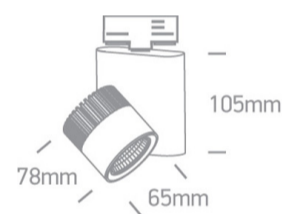

09 Track Lights>The COB Dark Light Range

65610AT/B/W

10W COB LED track spot with, ideal for shops and showrooms.

Supplied with electronic high frequency control driver as standard.

Complies with standard EN60598-1 and any other specific standards.

Downloads

Dimensions

Gallery

Related items

40002A/B

40003A/B

Physical Specification

Item Group

09 Track Lights

Family

The COB Dark Light Range

Order Code	65610AT/B/W
Colour	Black
Material	Aluminium
Shape	Circular
Height	78mm
Diameter	65mm
Track mounted	Yes
Indoor	Yes
Adjustable	2 Directions

Electrical Characteristics

Box Length	11,5cm
Box Width	10cm
Box Height	16,5cm
Box Weight	0,605Kg
Pcs/Carton	20
Barcode	5291889047506
HS Code	9405409900

Certification & Warranty

Warranty	2 Years
Weee Directive	Yes

switch to
one light!