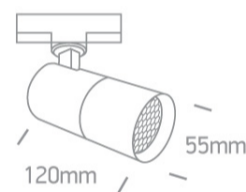

09 Track Lights > MR16 GU10 Track Lights

65522T/W

10W Dark Light MR16 GU10 Track Spot Range with removable honeycomb.

Complies with standard EN60598-1 and any other specific standards.

Downloads

Dimensions

Related items

40001A/W

40002A/W

40003A/W

Physical Specification

Item Group	09 Track Lights
Family	MR16 GU10 Track Lights
Order Code	65522T/W
Colour	White
Material	Aluminium
Shape	Circular
Height	120mm

Diameter	55mm
Track mounted	Yes
Indoor	Yes
Adjustable	2 Directions

Illumination Data

Illumination Diagram	
Dark Light	Yes

Packing Info

Box Length	12cm
Box Width	14cm
Box Height	8,5cm
Box Weight	0.320kg

Pcs/Carton

24

Barcode

5291889056966