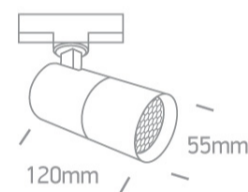

## 65522T/W

10W Dark Light MR16 GU10 Track Spot Range with removable honeycomb.

Complies with standard EN60598-1 and any other specific standards.

### Dimensions

### Physical Specification

Item Group	09 Track Lights
Family	GU10 Track Spots
Order Code	65522T/W
Colour	White
Material	Aluminium
Shape	Circular
Height	120mm

Diameter	55mm
Track mounted	Yes
Indoor	Yes
Adjustable	2 Directions