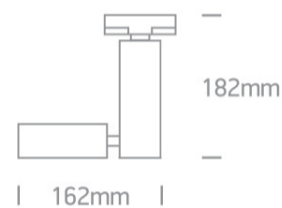

09 Track Lights > GU10 R111 Track Lights

65518T/W

50W GU10 R111 Track Spot Range .

Complies with standard EN60598-1 and any other specific standards.

Downloads

Dimensions

Related items

40001A/W

65518T/W

Colour

White

Material

Aluminium

Shape

Circular

Height

182mm

Diameter	111mm
Track mounted	Yes
Indoor	Yes
Adjustable	2 Directions

Electrical Characteristics

Gear	No
------	----

Fitting + Driver

Input Voltage	100-240V
50 Hz	Yes
60 Hz	Yes
Safety Class	
Power(Watts)	50W
IP Rating	IP20
Light Source	Replaceable lamp
Lamp Holder	GU10
Number of Lamps	1
Dimmable	N/A
F Mark	

Illumination Data

Illumination Diagram

Packing Info

Box Length	20cm
Box Width	12cm
Box Height	17cm
Box Weight	0.558kg
Pcs/Carton	12

Barcode

5291889041207

HS Code

9405413990