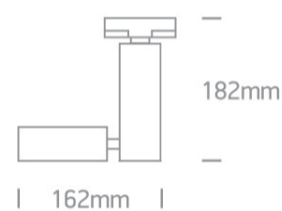

09 Track Lights > GU10 R111 Track Lights

65518T/B

50W GU10 R111 Track Spot Range .

Complies with standard EN60598-1 and any other specific standards.

Downloads

Dimensions

Related items

40001A/B

40002A/B

40003A/B

Physical Specification

Item Group	09 Track Lights
Family	GU10 R111 Track Lights
Order Code	65518T/B
Colour	Black
Material	Aluminium
Shape	Circular
Height	182mm

Diameter	111mm
Track mounted	Yes
Indoor	Yes
Adjustable	2 Directions

Electrical Characteristics

Gear	No
------	----

Fitting + Driver

Input Voltage	100-240V
50 Hz	Yes
60 Hz	Yes
Safety Class	
Power(Watts)	50W
IP Rating	IP20
Light Source	Replaceable lamp
Lamp Holder	GU10
Number of Lamps	1
Dimmable	N/A
F Mark	

Illumination Data

Illumination Diagram	
----------------------	---

Packing Info

Box Length	20cm
Box Width	12cm
Box Height	17cm
Box Weight	0.558kg
Pcs/Carton	12

Barcode

5291889041214

HS Code

9405413990