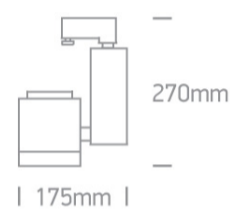

09 Track Lights > GU10 R111 Track Spots

65514T/G

75W R111 GU10 Side Box Range .

Complies with standard EN60598-1 and any other specific standards.

Downloads

Dimensions

Related items

40003A/G

Physical Specification

Item Group	09 Track Lights
Family	GU10 R111 Track Spots
Order Code	65514T/G
Colour	Grey
Material	Die Cast
Shape	Rectangular
Length	175mm

Height	270mm
Track mounted	Yes
Indoor	Yes
Adjustable	2 Directions

Electrical Characteristics

Gear	No
------	----

Fitting + Driver

Input Voltage	100-240V
50 Hz	Yes
60 Hz	Yes
Safety Class	
Power(Watts)	75W
IP Rating	IP20
Light Source	Replaceable lamp
Lamp Holder	GU10
Number of Lamps	1
Dimmable	N/A
F Mark	

Illumination Data

Illumination Diagram

Packing Info

Box Length	26cm
Box Width	13,5cm
Box Height	18,5cm
Pcs/Carton	12
Barcode	5291889020028

HS Code

9405409900

Certification & Warranty

Warranty