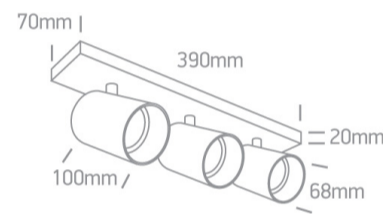

12 Wall & Ceiling>The Retro GU10 Spots

65305N/B

3x10W Retro surface wall and ceiling decorative MR16 GU10 Spot.

Complies with standard EN60598-1 and any other specific standards.

Downloads

Dimensions

Physical Specification

Item Group	12 Wall & Ceiling
Family	The Retro GU10 Spots
Order Code	65305N/B
Colour	Black
Material	Aluminium
Shape	Rectangular
Length	390mm
Width	70mm
Height	20mm
Surface Ceiling	Yes
Surface Wall	Yes
Indoor	Yes

Adjustable

2 Directions

Electrical Characteristics

Gear

No

Fitting + Driver

Input Voltage

100-240V

43cm

Box Width

8,5cm

Box Height

13cm

Box Weight

1.416kg

Pcs/Carton