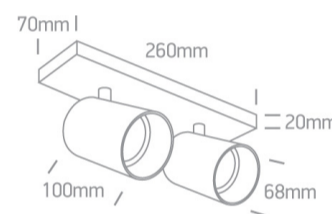

12 Wall & Ceiling > The Retro GU10 Spots

65205N/BBS

2x10W Retro surface wall and ceiling decorative MR16 GU10 Spot.

Complies with standard EN60598-1 and any other specific standards.

Downloads

Dimensions

Physical Specification

Item Group	12 Wall & Ceiling
Family	The Retro GU10 Spots
Order Code	65205N/BBS
Colour	Brushed Brass
Material	Aluminium
Shape	Rectangular
Length	260mm
Width	70mm
Height	20mm
Surface Ceiling	Yes
Surface Wall	Yes
Indoor	Yes

Adjustable

2 Directions

Electrical Characteristics

Gear

No

Fitting + Driver

Input Voltage

100-240V

30,5cm

Box Width

12,5cm

Box Height

8,5cm

Box Weight

1.058kg

Pcs/Carton