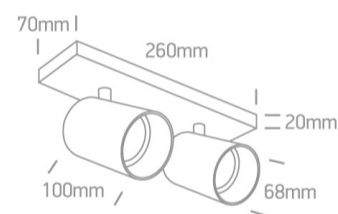

12 Wall & Ceiling > The Retro GU10 Spots

65205N/B

2x10W Retro surface wall and ceiling decorative MR16 GU10 Spot.

Complies with standard EN60598-1 and any other specific standards.

Downloads

Dimensions

Physical Specification

Item Group	12 Wall & Ceiling
Family	The Retro GU10 Spots
Order Code	65205N/B
Colour	Black
Material	Aluminium
Shape	Rectangular
Length	260mm
Width	70mm
Height	20mm
Surface Ceiling	Yes
Surface Wall	Yes
Indoor	Yes

Adjustable

2 Directions

Electrical Characteristics

Gear

No

Fitting + Driver

Input Voltage

100-240V

30,5cm

Box Width

12,5cm

Box Height

8,5cm

Box Weight

0.975kg

Pcs/Carton