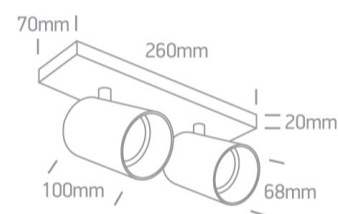

12 Wall & Ceiling>The Retro GU10 Spots

65205N/B

2x10W Retro surface wall and ceiling decorative MR16 GU10 Spot.

Complies with standard EN60598-1 and any other specific standards.

Downloads

Dimensions

Physical Specification

Item Group	12 Wall & Ceiling
Family	The Retro GU10 Spots
Order Code	65205N/B
Colour	Black
Material	Aluminium
Shape	Rectangular
Length	260mm
Width	70mm
Height	20mm
Surface Ceiling	Yes
Surface Wall	Yes
Indoor	Yes

Adjustable

2 Directions

Electrical Characteristics

Gear

No

Fitting + Driver

Input Voltage

100-240V

30,5cm

Box Width

12,5cm

Box Height

8,5cm

Box Weight

0.975kg

Pcs/Carton