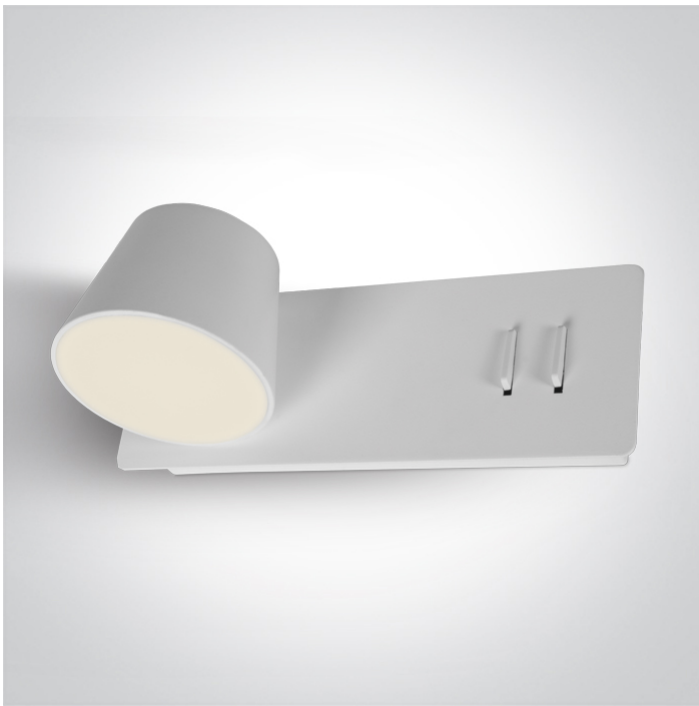

17 Hotel & Bedroom > Reading Spots

65147/W/W

LED 6W + 4W Uplight. Left bedside adjustable fitting with 2 switches, IP20.

Complete with 2x300mA drivers.

Complies with standard EN60598-1 and any other specific standards.

Downloads

Dimensions

Physical Specification

Item Group	17 Hotel & Bedroom
Family	Reading Spots
Order Code	65147/W/W
Colour	White
Material	Aluminium
Diffuser Material	Acrylic
Shape	Rectangular
Length	220mm
Width	120mm
Height	80mm
Surface Wall	Yes
Indoor	Yes

Adjustable

1 Direction

Electrical Characteristics

Gear

Built In

Fitting + Driver

Input Voltage

220-240V