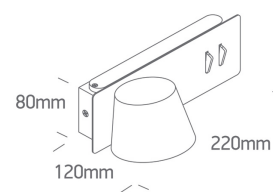

17 Hotel & Bedroom > Reading Spots

65147/W/W

LED 6W + 4W Uplight. Left bedside adjustable fitting with 2 switches, IP20.

Complete with 2x300mA drivers.

Complies with standard EN60598-1 and any other specific standards.

Downloads

Dimensions

Physical Specification

Item Group	17 Hotel & Bedroom
Family	Reading Spots
Order Code	65147/W/W
Colour	White
Material	Aluminium
Diffuser Material	Acrylic
Shape	Rectangular
Length	220mm
Width	120mm
Height	80mm
Surface Wall	Yes
Indoor	Yes